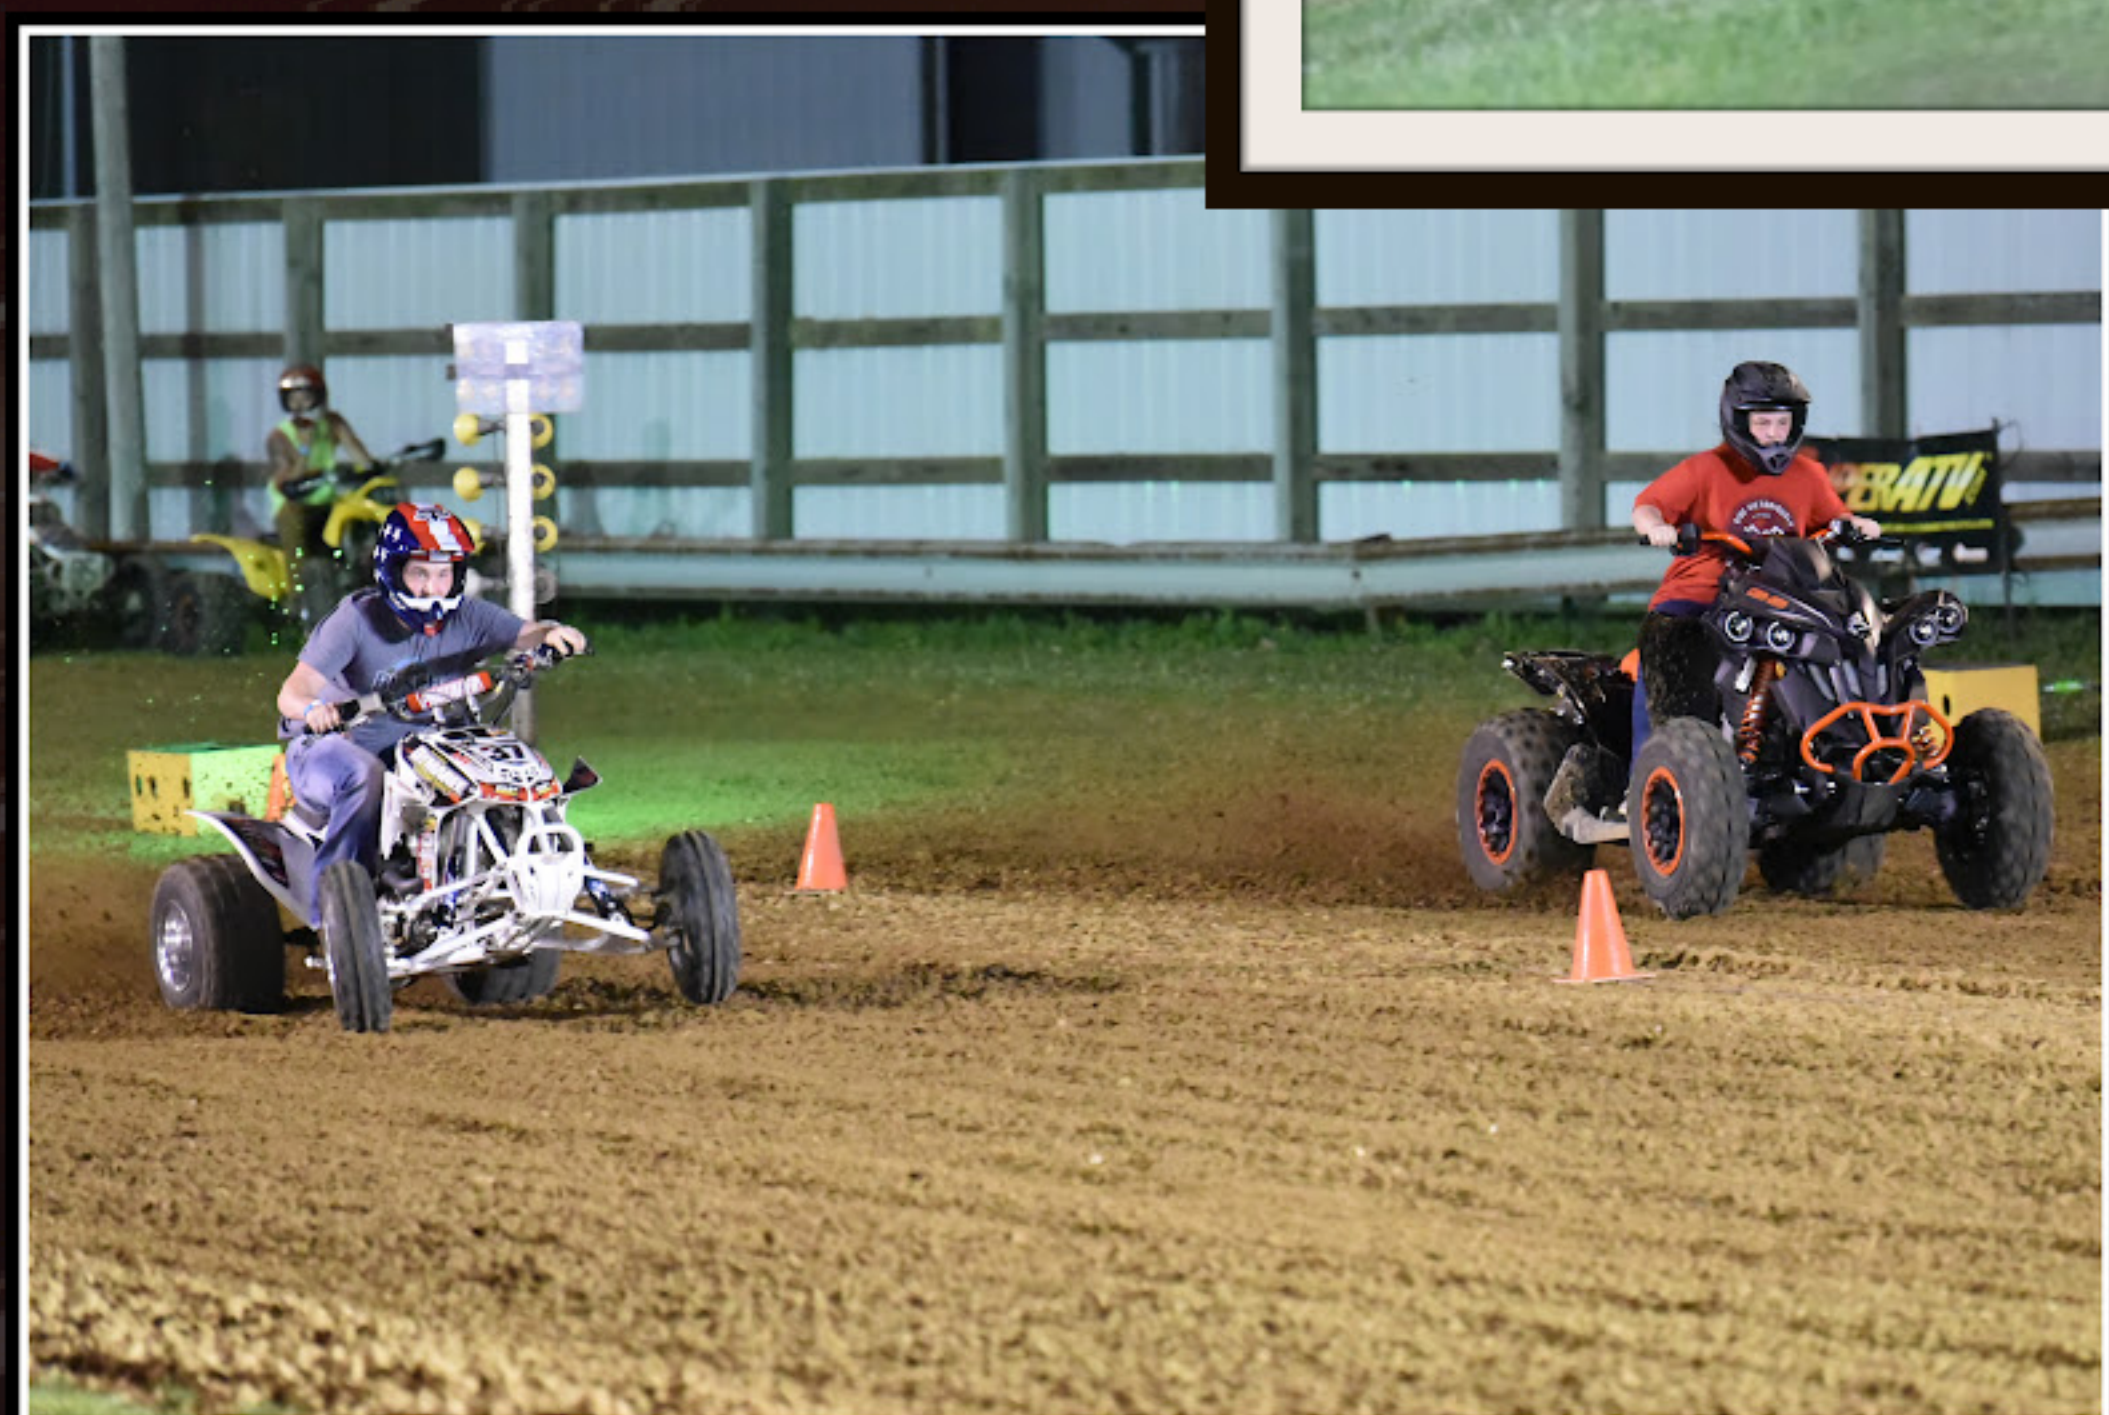

KOI Drag Racing Washington County Fair

Washington, PA
August 14

**Practice and
registration at 5:00pm
and eliminations at
7:00pm**

**\$20 entry fee for
Diesel with 100%
payback. \$10 entry
fee on all other
classes with 100%
payback.**