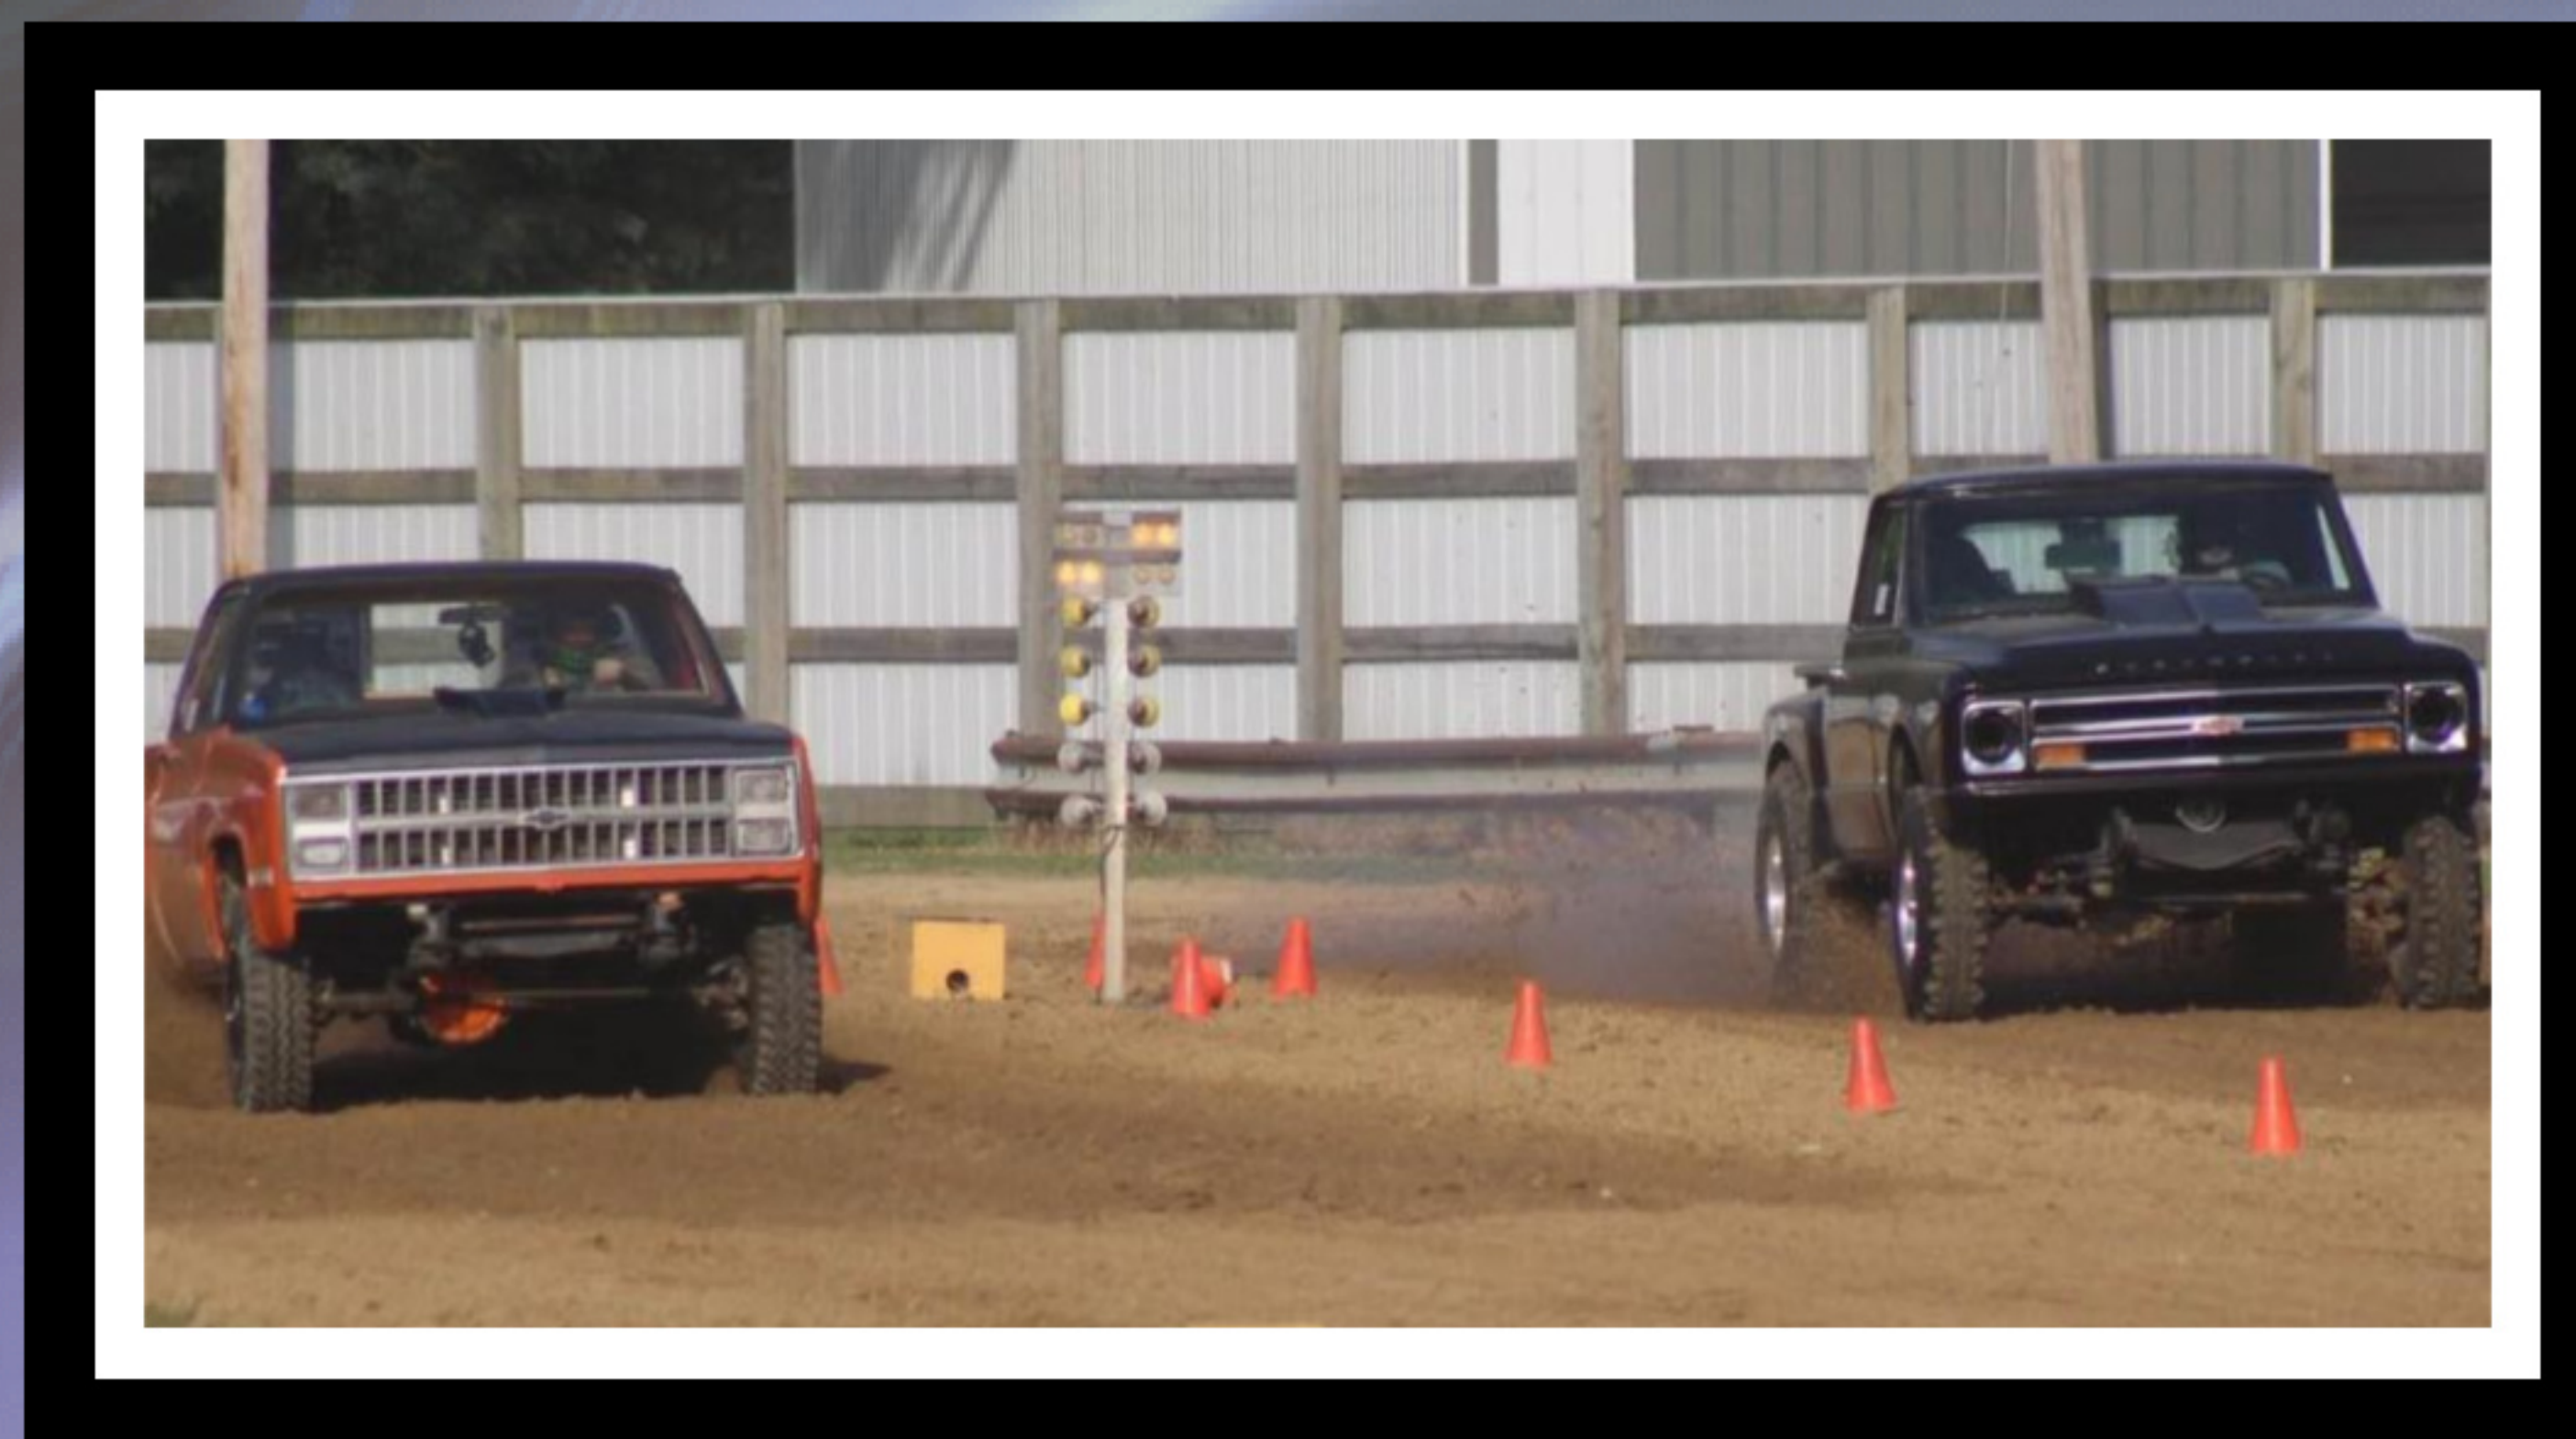

KOI Drag Racing Washington County Fair

Washington, PA
August 14

**Practice and
registration at 5:00pm
and eliminations at
7:00pm**

**\$20 entry fee for
Diesel with 100%
payback. \$10 entry
fee on all other
classes with 100%
payback.**